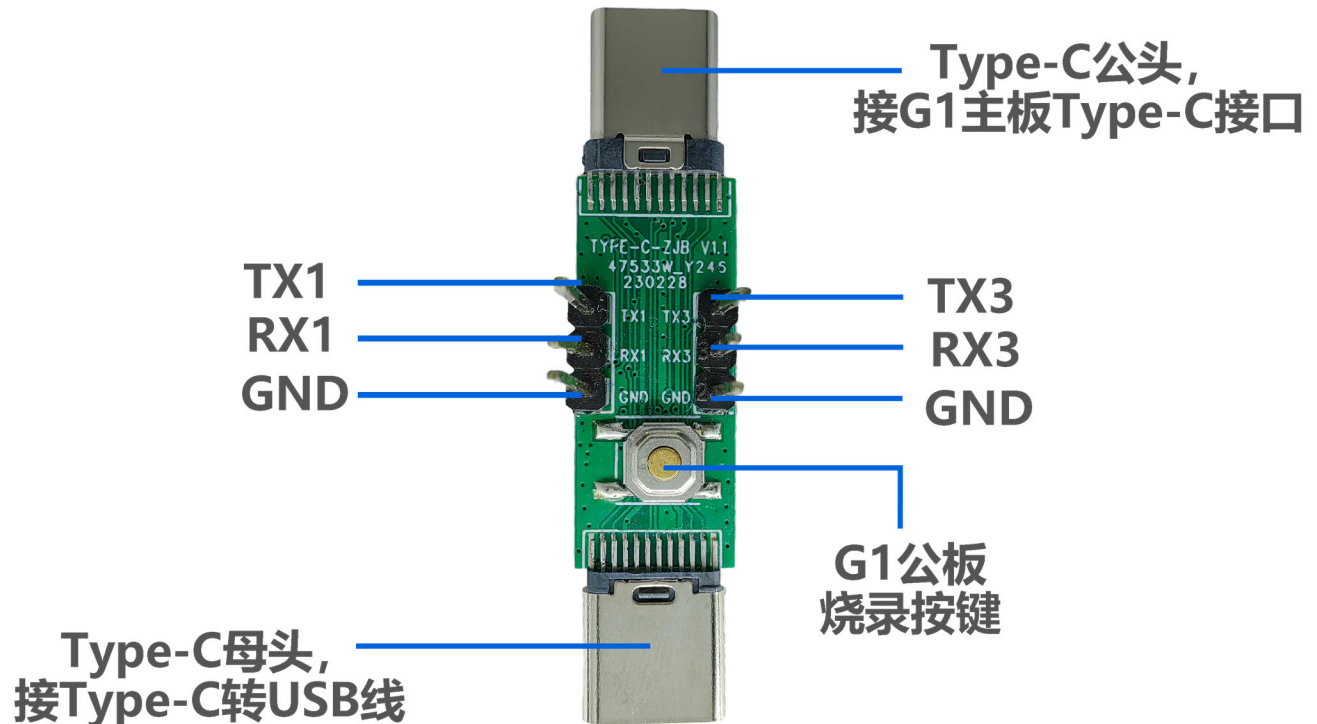

YDS-TPCV V1.0 Type-C Connector Converter for Master Board

YDS-TPCV V1.0 Type-C Connector Converter for Master Board

YDS-TPCV V1.0

Type-C Connector Converter for Master Board

YDS-TPCV V1.0 Type-C Connector Converter for Master Board