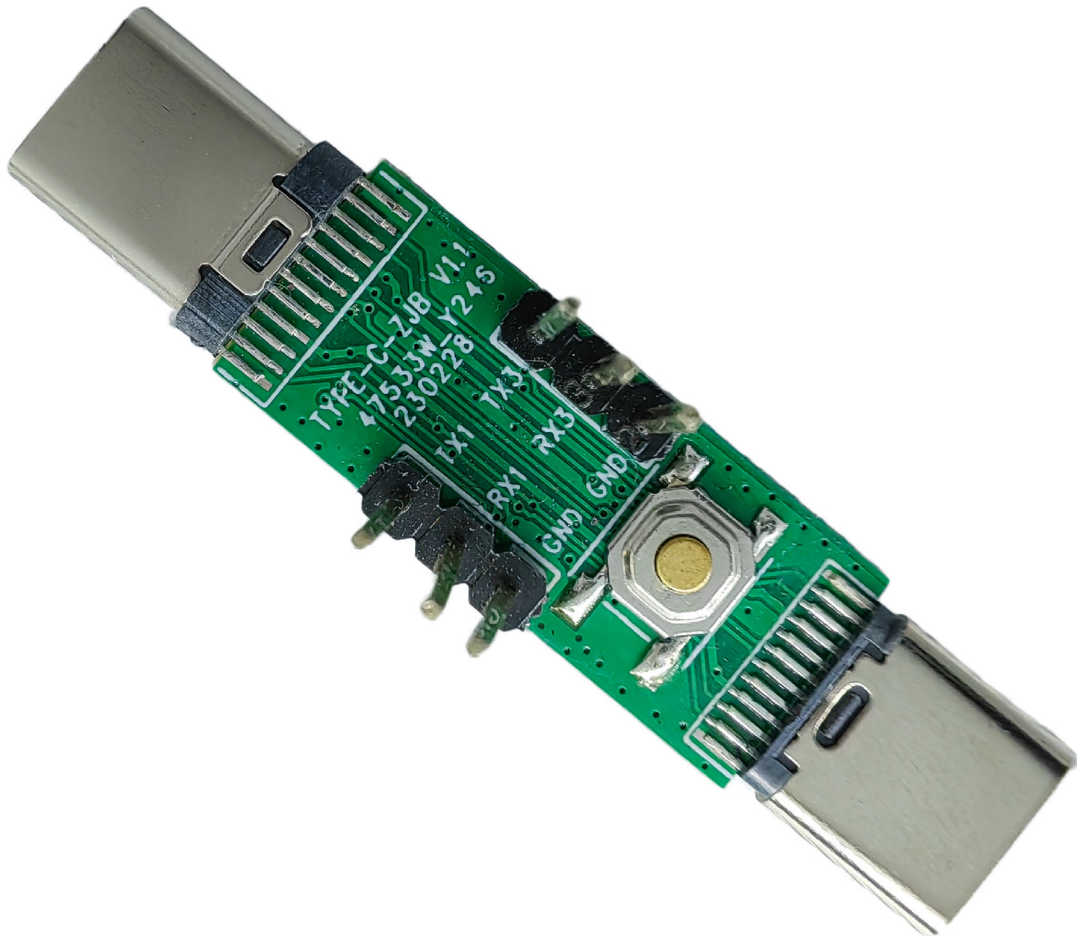

YDS-TPCV V1.0 Type-C Connector Converter for Master Board

YDS-TPCV V1.0 Type-C Connector Converter for Master Board

YDS-TPCV V1.0

Type-C Connector Converter for Master Board

YDS-TPCV V1.0 Type-C Connector Converter for Master Board